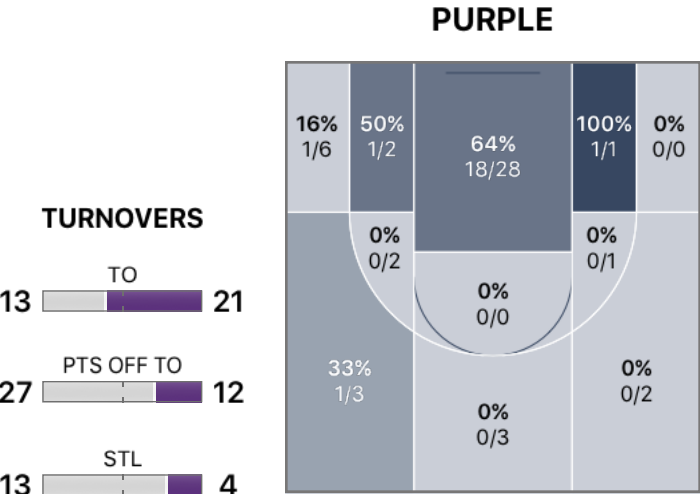

# Cathedral 81 - 57 Guerin Catholic

Home

Exhibition

Saturday, November 18, 2017

**WHITE** **81** **Game Over** **57** **PURPLE**

	1	2	3	4
WHITE	<b>37</b>	<b>15</b>	<b>19</b>	<b>10</b>
PURPLE	<b>13</b>	<b>15</b>	<b>15</b>	<b>14</b>

REBOUNDS		POINTS	
DEF REB	21	WHITE	PURPLE
OFF REB	5	55% FG%	46%
2nd CHNCE PTS	0	42% 3PT FG%	14%
		60% FT%	50%
		34 PTS IN PAINT	36