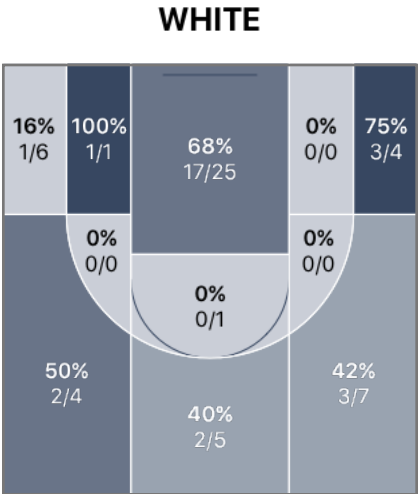

# Cathedral 81 - 57 Guerin Catholic

Home

Exhibition

Saturday, November 18, 2017

**WHITE** **81** **Game Over** **57** **PURPLE**

	1	2	3	4
WHITE	<b>37</b>	<b>15</b>	<b>19</b>	<b>10</b>
PURPLE	<b>13</b>	<b>15</b>	<b>15</b>	<b>14</b>

REBOUNDS		POINTS	
DEF REB	21	WHITE	PURPLE
OFF REB	5	55% FG%	46%
2nd CHNCE PTS	0	42% 3PT FG%	14%
		60% FT%	50%
		34 PTS IN PAINT	36