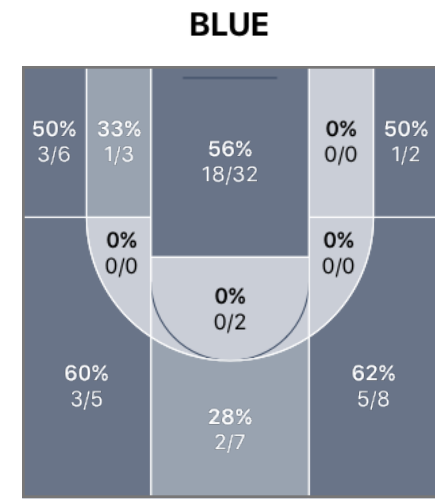

# Lafayette Jefferson 46 - 81 Carmel

📍 Away

🏠 Exhibition

📅 Thursday, November 16, 2017

WHITE
46
Game Stats
81
BLUE

	1	2	3	4
WHITE	11	14	19	2
BLUE	26	11	19	25

### POINTS

WHITE	BLUE
36% FG%	51% FG%
32% 3PT FG%	50% 3PT FG%
-- FT%	50% FT%
24 PTS IN PAINT	36 PTS IN PAINT