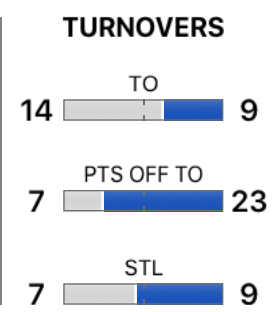

# Lafayette Jefferson 46 - 81 Carmel

📍 Away

🏠 Exhibition

📅 Thursday, November 16, 2017

WHITE
46
Game Stats
81
BLUE

	1	2	3	4
WHITE	11	14	19	2
BLUE	26	11	19	25

### POINTS

WHITE	BLUE
36% FG%	51% FG%
32% 3PT FG%	50% 3PT FG%
-- FT%	50% FT%
24 PTS IN PAINT	36 PTS IN PAINT