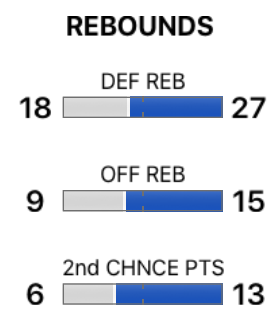

# Lafayette Jefferson 46 - 81 Carmel

📍 Away

🏠 Exhibition

📅 Thursday, November 16, 2017

WHITE
46
Game Stats
81
BLUE

	1	2	3	4
WHITE	11	14	19	2
BLUE	26	11	19	25

### POINTS

WHITE	BLUE
36% FG%	51% FG%
32% 3PT FG%	50% 3PT FG%
-- FT%	50% FT%
24 PTS IN PAINT	36 PTS IN PAINT