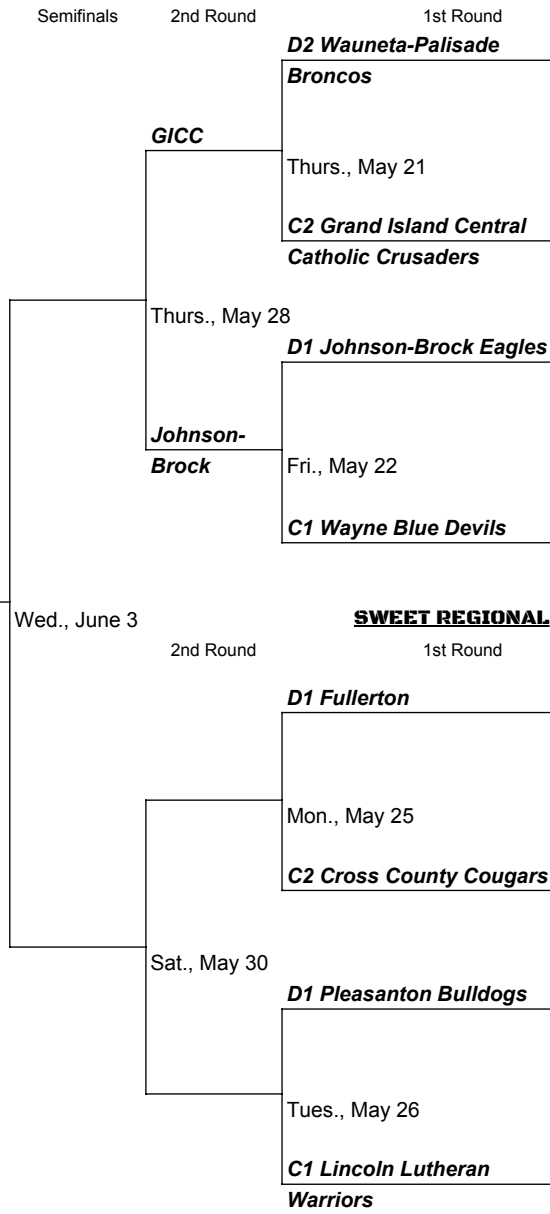

2020 NEBRASKA PREP DIG TEAM SERIES

Classes C1, C2, D1, & D2

VOTE ON TWITTER AT PREP DIG NEBRASKA @nebhsvolleyball from 9:00 a.m. - 9:00 p.m. EACH DAY!

STIVRINS REGIONAL

HAMES REGIONAL

CHECK PREPDIG.COM/NEBRASKA FOR A DAILY SUMMARY.

VOTE ON TWITTER AT PREP DIG NEBRASKA @nebhsvolleyball from 9:00 a.m. - 9:00 p.m. EACH DAY!