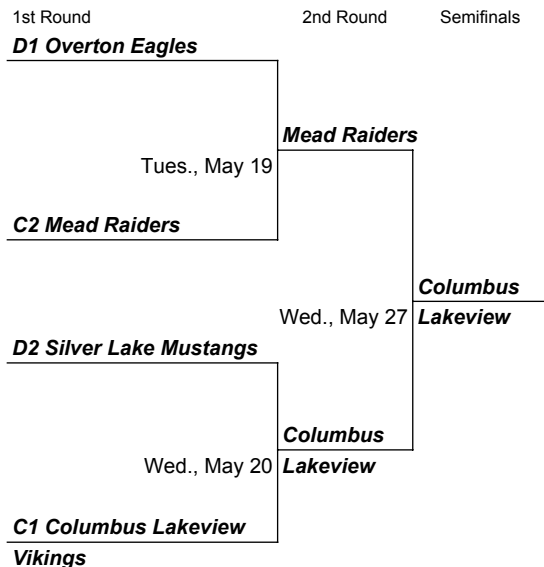

2020 NEBRASKA PREP DIG TEAM SERIES

Classes C1, C2, D1, & D2

VOTE ON TWITTER AT PREP DIG NEBRASKA @nebhsvolleyball from 9:00 a.m. - 9:00 p.m. EACH DAY!

STIVRINS REGIONAL

SUN REGIONAL

HAMES REGIONAL

SWEET REGIONAL

CHECK PREPDIG.COM/NEBRASKA FOR A DAILY SUMMARY.

VOTE ON TWITTER AT PREP DIG NEBRASKA @nebhsvolleyball from 9:00 a.m. - 9:00 p.m. EACH DAY!