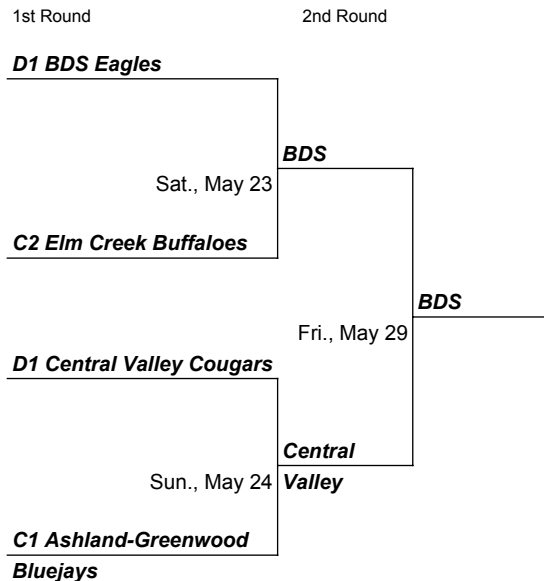

2020 NEBRASKA PREP DIG TEAM SERIES

Classes C1, C2, D1, & D2

VOTE ON TWITTER AT PREP DIG NEBRASKA @nebhsvolleyball from 9:00 a.m. - 9:00 p.m. EACH DAY!

STIVRINS REGIONAL

SUN REGIONAL

HAMES REGIONAL

SWEET REGIONAL