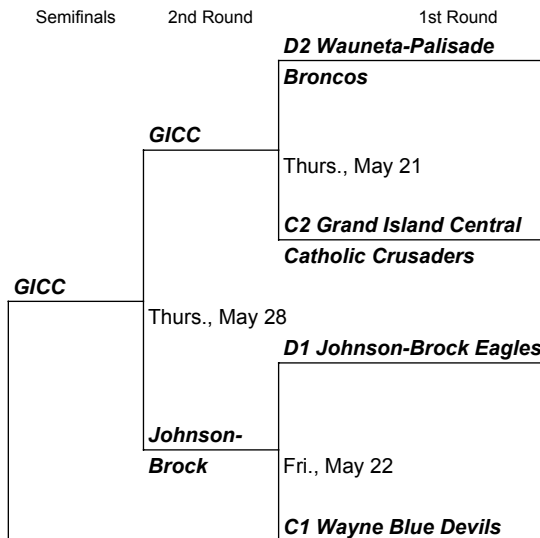

2020 NEBRASKA PREP DIG TEAM SERIES

Classes C1, C2, D1, & D2

VOTE ON TWITTER AT PREP DIG NEBRASKA @nebhsvolleyball from 9:00 a.m. - 9:00 p.m. EACH DAY!

STIVRINS REGIONAL

SUN REGIONAL

HAMES REGIONAL

SWEET REGIONAL

CHECK PREPDIG.COM/NEBRASKA FOR A DAILY SUMMARY.

VOTE ON TWITTER AT PREP DIG NEBRASKA @nebhsvolleyball from 9:00 a.m. - 9:00 p.m. EACH DAY!