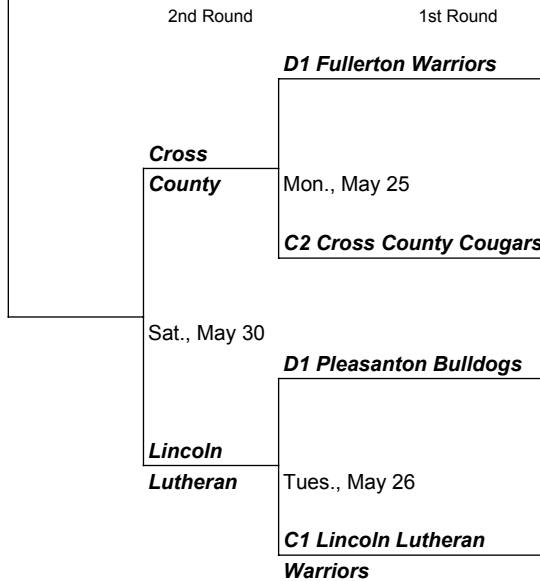

2020 NEBRASKA PREP DIG TEAM SERIES

Classes C1, C2, D1, & D2

VOTE ON TWITTER AT PREP DIG NEBRASKA @nebhsvolleyball from 9:00 a.m. - 9:00 p.m. EACH DAY!

STIVRINS REGIONAL

SUN REGIONAL

HAMES REGIONAL

SWEET REGIONAL