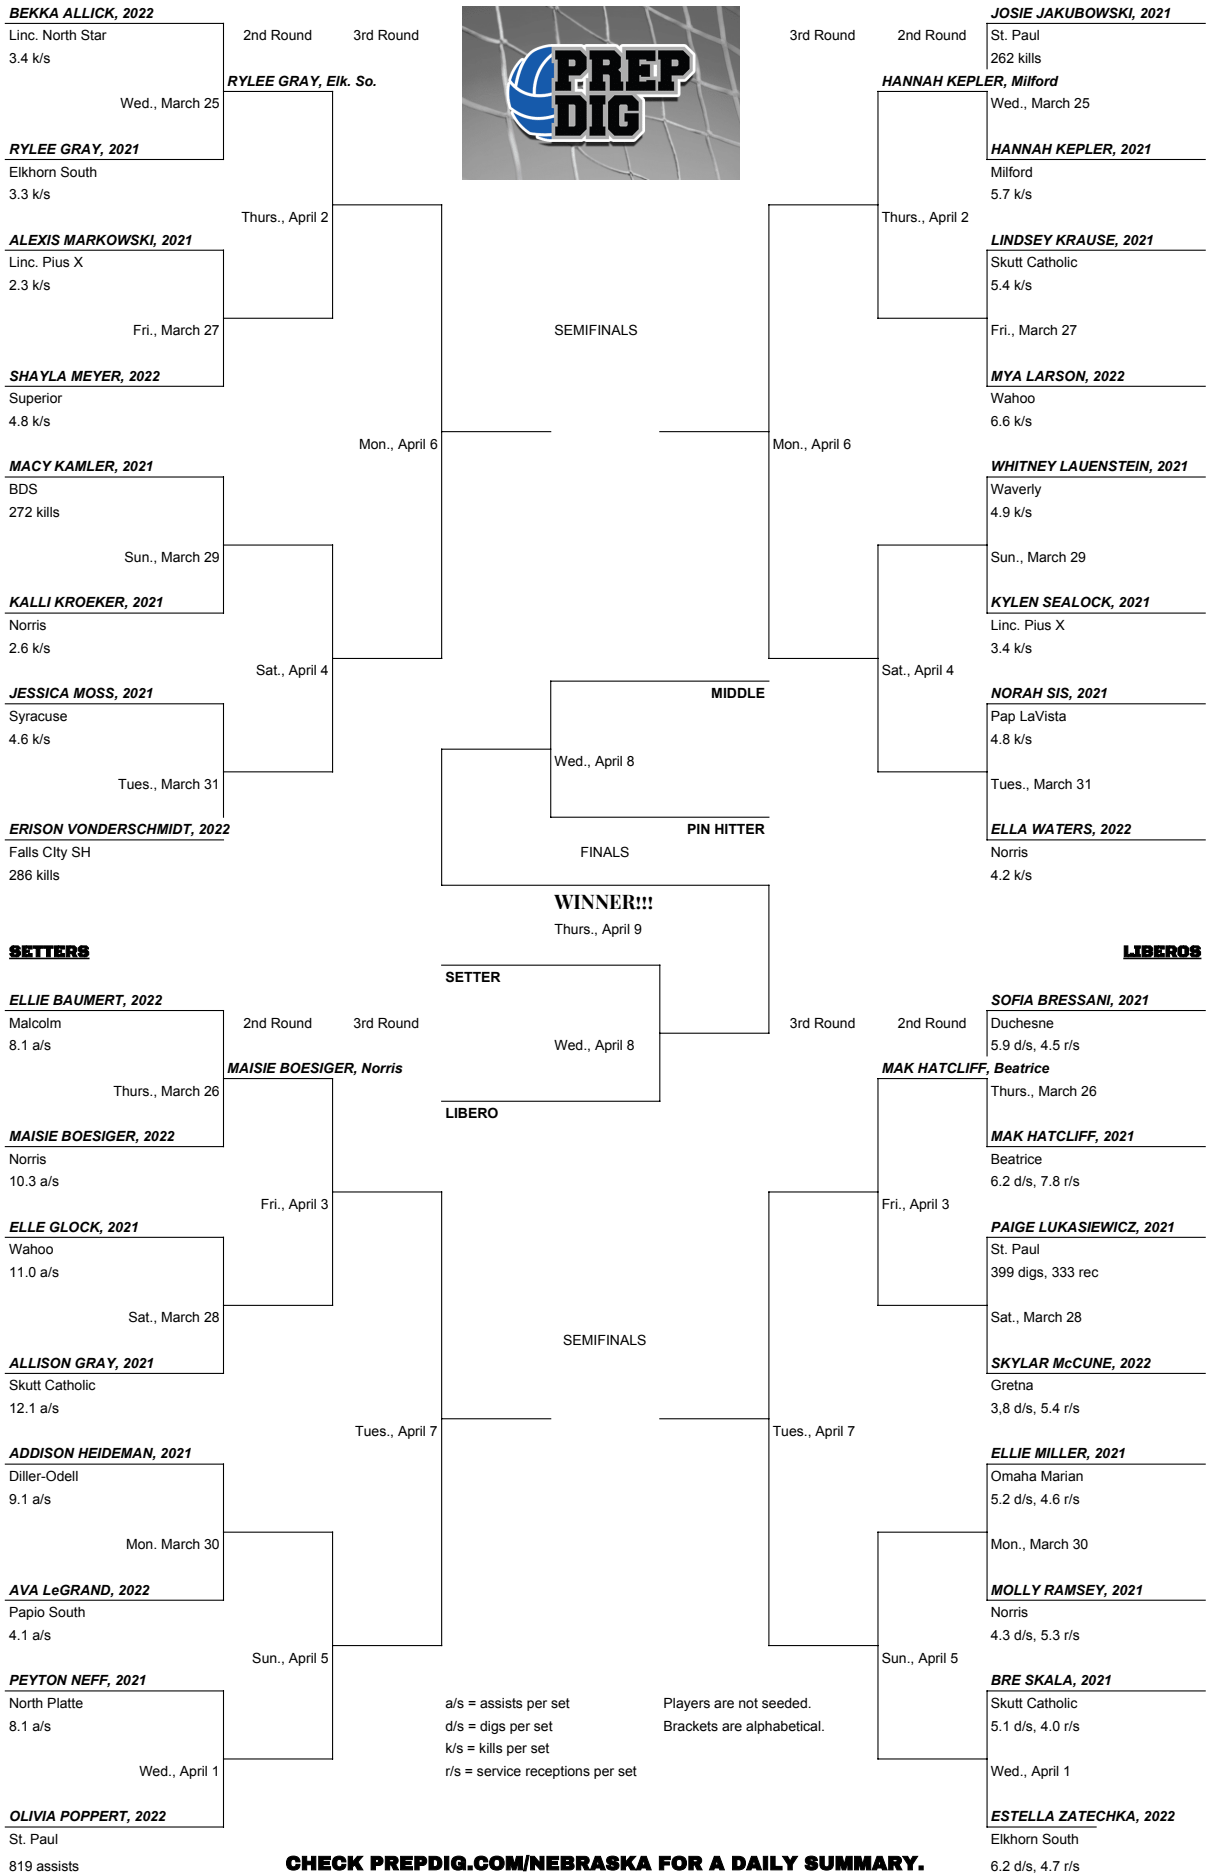

NEBRASKA HIGH SCHOOL

2020 PRE-SEASON PLAYER TO WATCH

MIDDLES

PIN HITTERS

VOTE ON TWITTER AT PREP DIG NEBRASKA @nebhsvolleyball from 9:00 a.m. - 9:00 p.m. EACH DAY!

CHECK PREPDIG.COM/NEBRASKA FOR A DAILY SUMMARY.

VOTE ON TWITTER AT PREP DIG NEBRASKA @nebhsvolleyball from 9:00 a.m. - 9:00 p.m. EACH DAY!